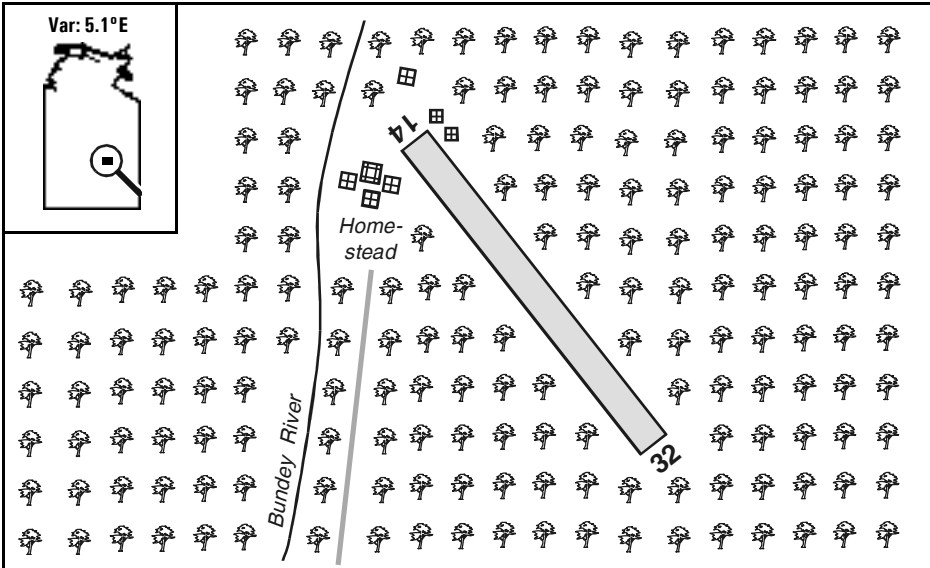

Delmore Downs (HS), NT

NORTH TO THE TOP - DRAWING NOT TO SCALE

Elevation:	1650 Feet AMSL	Time Zone:	UTC + 9.5
GPS Position:	22° 27.295' South 134° 49.473' East	Area Forecast:	
WAC Chart:	Alice Springs (3232)		
Owner/Operator:	Delmore Downs (08) 89569858, cattleterritory@hotmail.com		
Strip Directions:	14-32		
Strip Lengths:	1200 M		
Strip Surface:	Unsealed - dirt		
Windsock:	Yes		
Strip Markers:	White markers		
Lighting:	Nil		
Fuel:	Yes		
Special Procedures And Remarks:	Latest information: Donald Holt 0417 802635 (mobile). Permission required prior to use. YDLN 3.8 NM east of the homestead is preferred after rain.