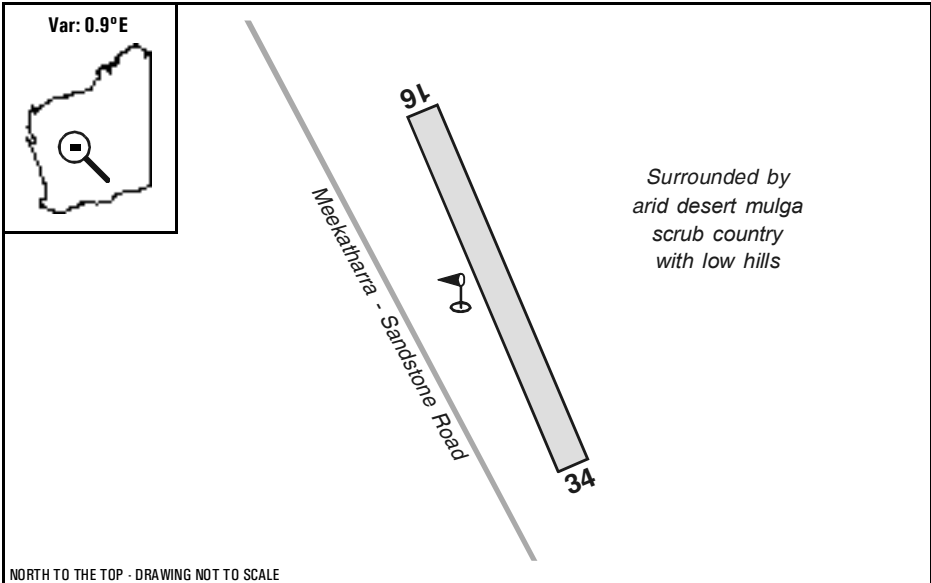

Barrambie, WA

NORTH TO THE TOP - DRAWING NOT TO SCALE

Elevation:	1750 Feet AMSL	Time Zone:	UTC + 8
GPS Position:	27° 27.232' South 119° 07.814' East	Area Forecast:	61/66
WAC Chart:	Meekatharra (3346)		
Owner/Operator:	Bill Crossley (08) 93221182, bill@reedresources.com		
Strip Directions:	16-34		
Strip Lengths:	1200 M		
Strip Surface:	Unsealed stony plain - quartz and ironstone grit		
Windsock:	Yes		
Strip Markers:	Nil		
Lighting:	Nil		
Fuel:	Nil		
Special Procedures And Remarks:	Slopes up to the south. Latest information: Bill Crossley 0419 917739 (mobile).