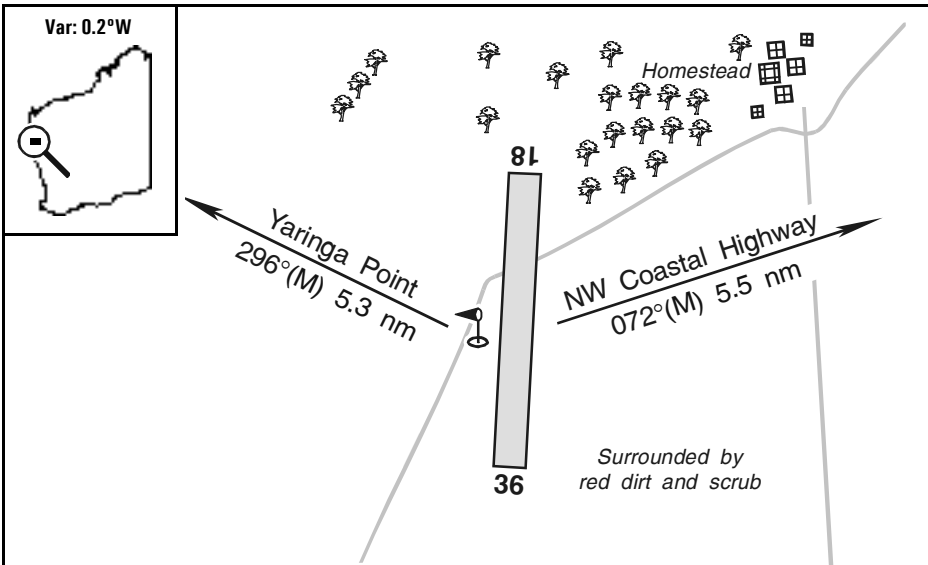

Carbla Station, WA

NORTH TO THE TOP - DRAWING NOT TO SCALE

Elevation:	58 Feet AMSL	Time Zone:	UTC + 8
GPS Position:	26° 12.442' South 114° 16.789' East	Area Forecast:	
WAC Chart:	Meekatharra (3346)		
Owner/Operator:	Carbla Station (08) 99425915, julia@maitraya.com		
Strip Directions:	18-36		
Strip Lengths:	880 M		
Strip Surface:	Unsealed - red dirt		
Windsock:	Yes		
Strip Markers:	Nil		
Lighting:	Nil		
Fuel:	Nil		
Special Procedures And Remarks:	Caution: road crosses the airstrip. Information also: Julia Fenny 0419 934789 (mobile). A private airstrip for guests only, permission required prior to use.