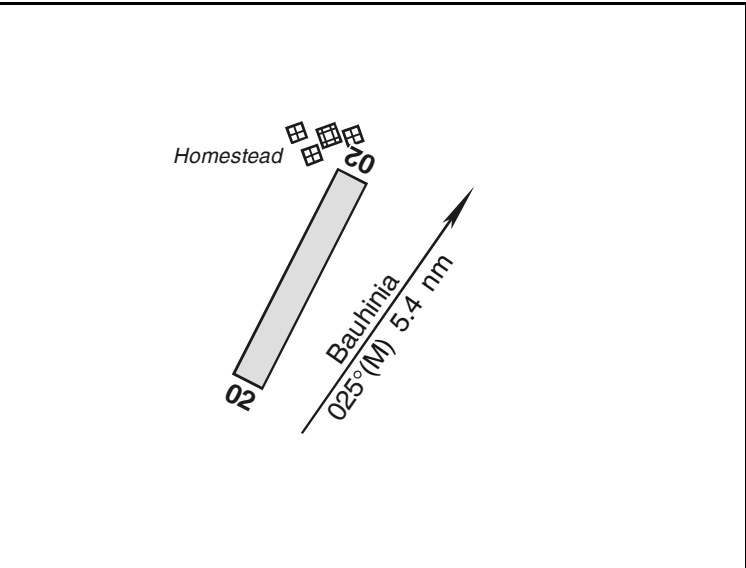

EMERGENCY USE ONLY

Bauhinia (Clovernook), QLD

NORTH TO THE TOP - DRAWING NOT TO SCALE

Elevation:	615 Feet AMSL	Time Zone:	UTC + 10
GPS Position:	24° 38.733' South 149° 13.960' East	Area Forecast:	
WAC Charts:	Brisbane (3340), Charleville (3341)		
Owner/Operator:	Clovernook Station (07) 49964145, clover22@skymesh.com.au		
Strip Directions:	02-20		
Strip Lengths:	700 M		
Strip Surface:	Unsealed		
Windsock:	Nil		
Strip Markers:	Nil		
Lighting:	Nil		
Fuel:	Nil		
Special Procedures And Remarks:	CLOVERNOOK printed on shed roof. Slopes down to the south. Not maintained, emergency use only		