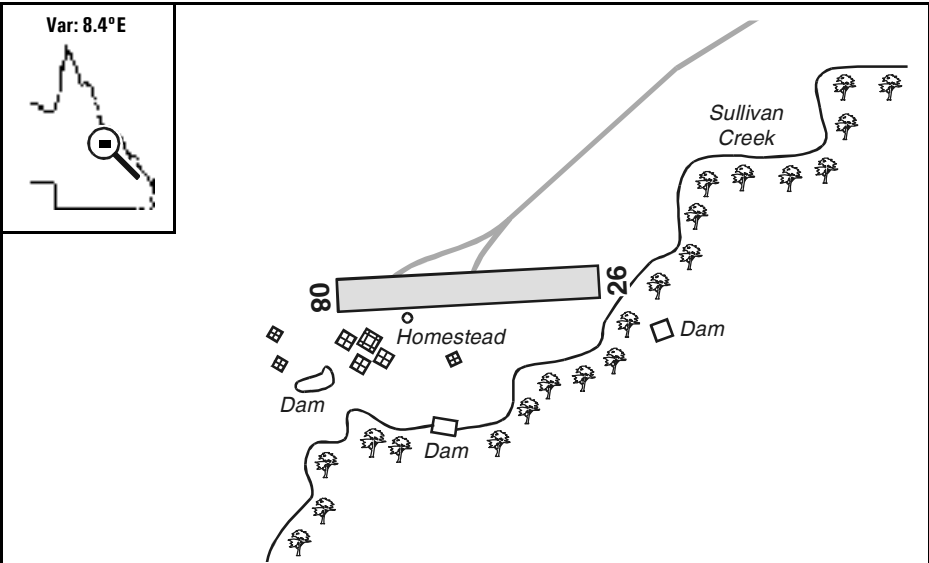

EMERGENCY USE ONLY

Wyena Station, QLD

NORTH TO THE TOP - DRAWING NOT TO SCALE

Elevation:	780 Feet AMSL	Time Zone:	UTC + 10
GPS Position:	21° 52.025' South 147° 41.057' East	Area Forecast:	
WAC Charts:	Clermont (3234), Rockhampton (3235)		
Owner/Operator:	Wyena Station (07) 49835022		
Strip Directions:	08-26		
Strip Lengths:	850 M		
Strip Surface:	Unsealed - dirt		
Windsock:	Nil		
Strip Markers:	Nil		
Lighting:	Nil		
Fuel:	Nil		
Special Procedures And Remarks:	Main house (07) 49835022, quarters (07) 49835352. Not maintained on a regular basis, emergency use only.		