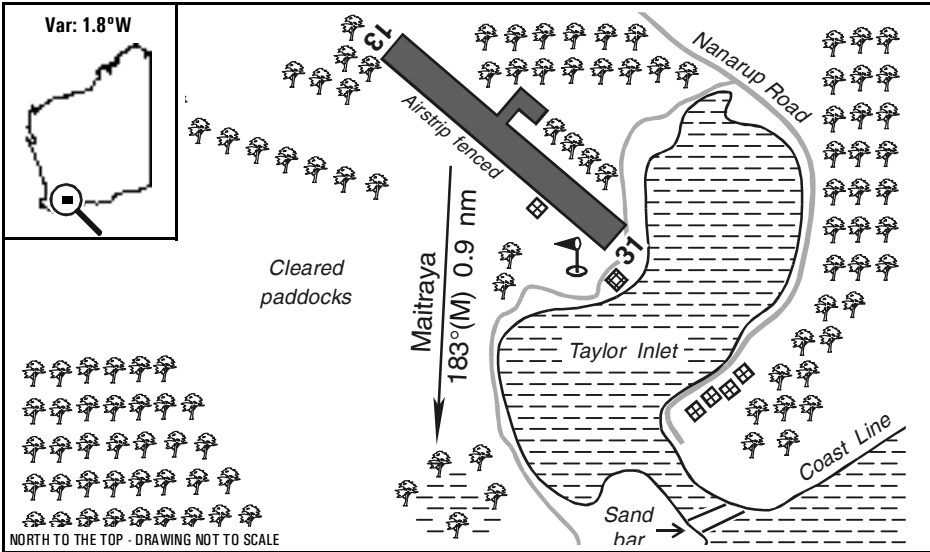

Maitraya, WA

Elevation:	120 Feet AMSL	Time Zone:	UTC + 8
GPS Position:	34° 59.272' South 118° 03.364' East	Area Forecast:	63
WAC Chart:	Albany (3462)		
Owner/Operator:	Maitraya Private Retreat (08) 93619044, info@maitraya.com		
Strip Directions:	13-31		
Strip Lengths:	860 M		
Strip Surface:	Sealed - black bitumen		
Windsock:	Yes		
Strip Markers:	Nil		
Lighting:	Nil		
Fuel:	Nil		
Special Procedures And Remarks:	Beware trees. Airstrip fenced. Accommodation available at the retreat and the airstrip cottage. Latest information: Julia Fenny 0419 934789 (mobile), julia@maitraya.com (email). A private airstrip for guests only, permission required prior to use. Website: http://www.maitraya.com/.		

Maitraya ALBANY
...simply unforgettable
www.maitraya.com

Maitraya Private Airstrip
WA's premier luxury private retreat and the charming airstrip cottage offer nature, adventure and complete privacy on 200 hectares overlooking the Southern Ocean.

Accommodation:

- Airstrip cottage - 2 bedrooms sleeps 4
- Luxury private retreat- 8 bedrooms sleeps 16

Getaways & Safaris - Club Outings - Food & Wine Trails

Advertisement