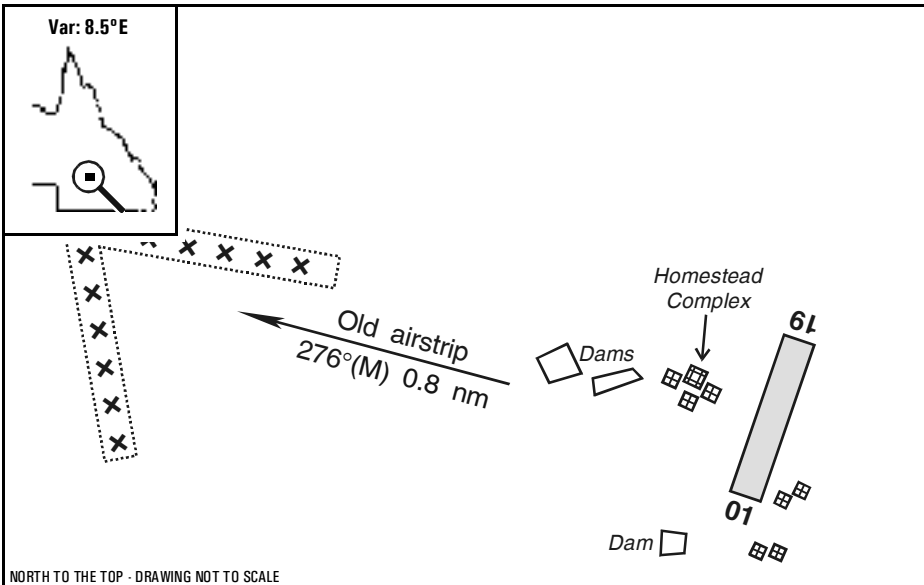

Acton Station (Homestead), QLD

Elevation:	1135 Feet AMSL	Time Zone:	UTC + 10
GPS Position:	25° 27.600' South 145° 25.938' East	Area Forecast:	41
WAC Chart:	Charleville (3341)		
Owner/Operator:	Lambert Pastoral Company (07) 46540160, lambert_stud@bigpond.com.au		
Strip Directions:	01-19		
Strip Lengths:	450 M		
Strip Surface:	Unsealed		
Windsock:	Nil		
Strip Markers:	Nil		
Lighting:	Nil		
Fuel:	Nil		
Special Procedures And Remarks:	The homestead airstrip is used occasionally single engine aircraft. The previously published airstrip to the west, north west of the homestead is closed, do not use. Telephone at the homestead. Latest information: Patrick Bredhauer.