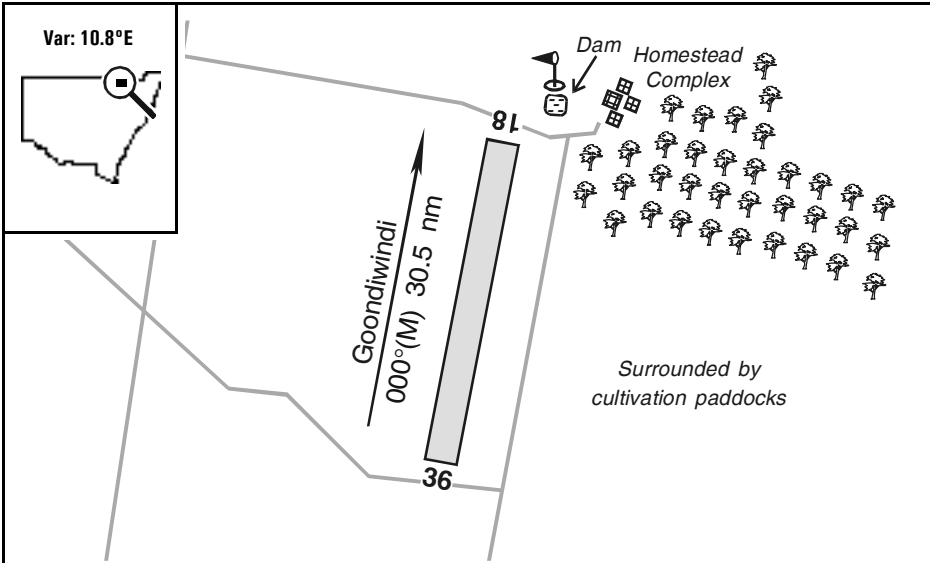

Tralee Station, NSW

NORTH TO THE TOP - DRAWING NOT TO SCALE

Elevation:	825 Feet AMSL	Time Zone:	UTC + 10
GPS Position:	29° 03.166' South 150° 12.087' East	Area Forecast:	40/20
WAC Chart:	Armidale (3357)		
Owner/Operator:	Ardno Station (07) 46268336, ardno@bigpond.com		
Strip Directions:	18-36		
Strip Lengths:	1000 M		
Strip Surface:	Unsealed - white gravel		
Windsock:	Yes - on bank of dam at northern end		
Strip Markers:	Nil		
Lighting:	Nil		
Fuel:	Nil		
Special Procedures And Remarks:	Permission required prior to use.