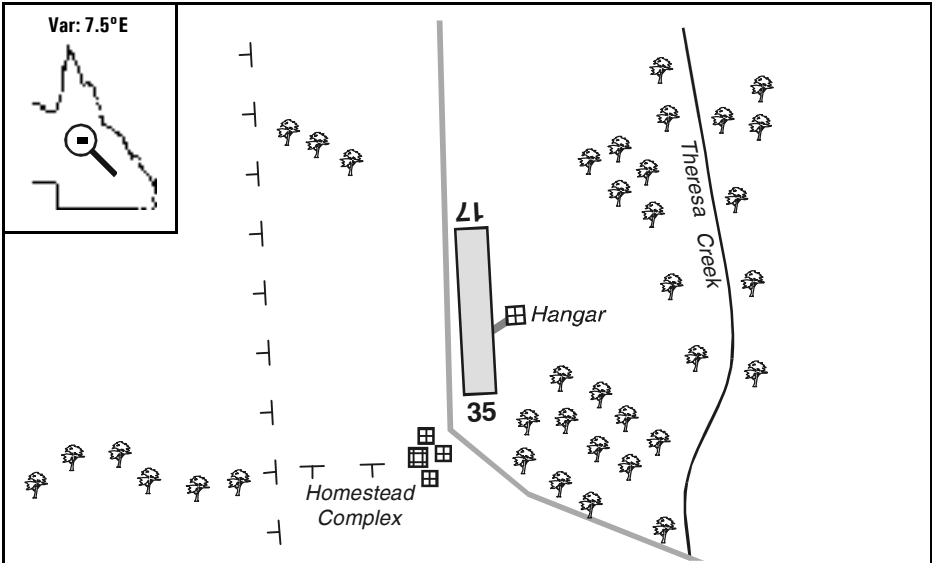

Landsborough Downs Station, QLD

NORTH TO THE TOP - DRAWING NOT TO SCALE

Elevation:	965 Feet AMSL	Time Zone:	UTC + 10
GPS Position:	21° 30.473' South 144° 23.982' East	Area Forecast:	43
WAC Chart:	Clermont (3234)		
Owner/Operator:	Landsborough Downs Station (07) 47417259, kentle@bigpond.com		
Strip Directions:	18-36		
Strip Lengths:	500 M		
Strip Surface:	Unsealed - red gravel		
Windsock:	Yes		
Strip Markers:	Yes - white markers		
Lighting:	Nil		
Fuel:	Nil		
Special Procedures And Remarks:	A new airstrip, built in 2008 to replace the airstrip on Kentle Downs. Latest information: Jim Lindsay (07) 47417259. Permission required prior to use.