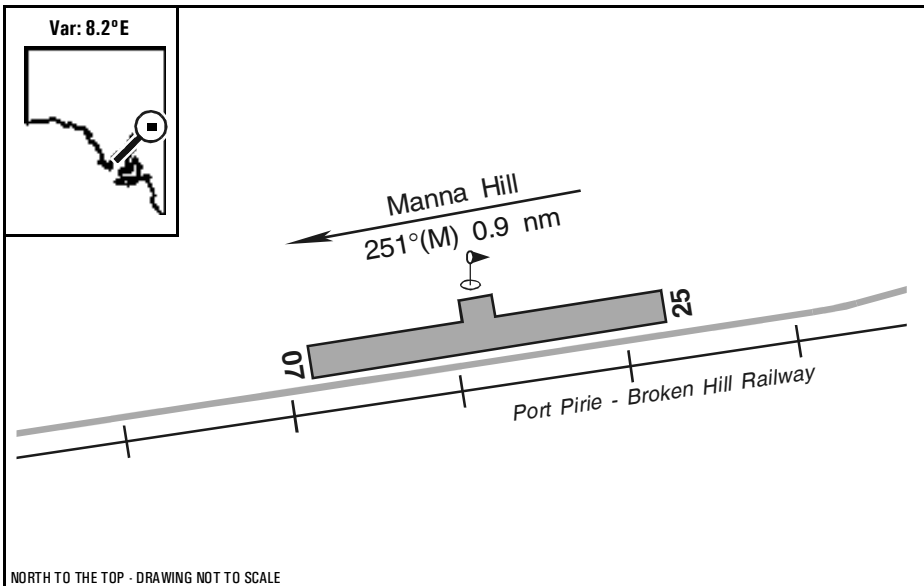

Manna Hill, SA

NORTH TO THE TOP - DRAWING NOT TO SCALE

Elevation:	1200 Feet AMSL	Time Zone:	UTC + 9.5
GPS Position:	32° 25.682' South 140° 00.376' East	Area Forecast:	51
WAC Chart:	Adelaide (3458)		
Owner/Operator:	Manna Hill Hotel (08) 86505904, weekereroo2@bigpond.com		
Strip Directions:	07-25		
Strip Lengths:	1300 M		
Strip Surface:	Unsealed - gravel		
Windsock:	Yes		
Strip Markers:	Yes		
Lighting:	Solar lights - activate automatically at dusk and dawn		
Fuel:	Nil		
Special Procedures And Remarks:	Airstrip upgraded October 2008. Runway 18-36 has been fenced off and closed. Latest information: Weekereroo Station (08) 86505390. Permission required prior to use.