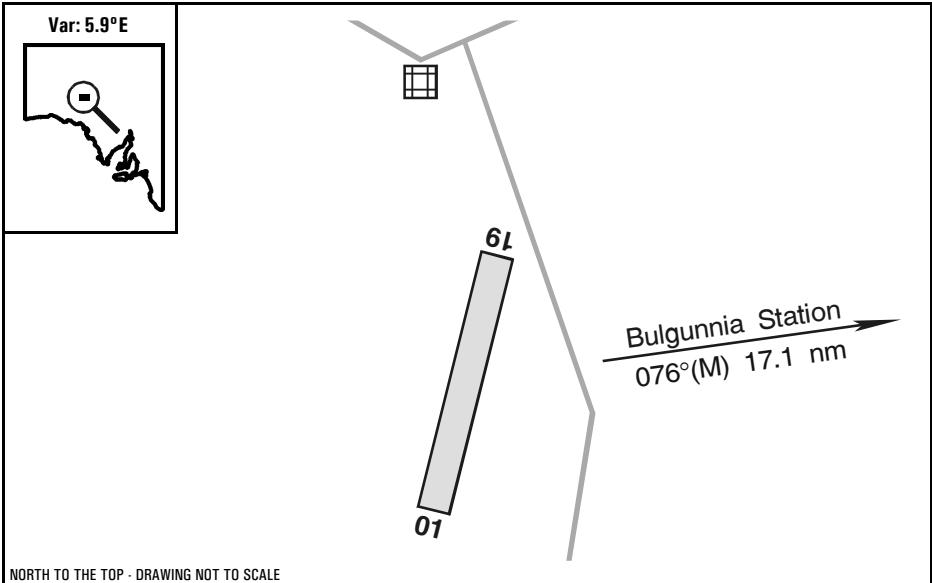

Ooraminna Woolshed, SA

NORTH TO THE TOP - DRAWING NOT TO SCALE

Elevation:	540 Feet AMSL	Time Zone:	UTC + 9.5
GPS Position:	30° 12.682' South 134° 34.110' East	Area Forecast:	53
WAC Chart:	Tarcoola (3354)		
Owner/Operator:	Bulgunnia Station (08) 86728935		
Strip Directions:	01-19		
Strip Lengths:	780 M		
Strip Surface:	Unsealed - dirt		
Windsock:	Nil - windmill north east of the airstrip only		
Strip Markers:	Nil		
Lighting:	Nil		
Fuel:	Nil		
Special Procedures And Remarks:	Ooraminna Woolshed is on Bulgunnia Station. Slopes up to the south slightly. Permission required prior to use.