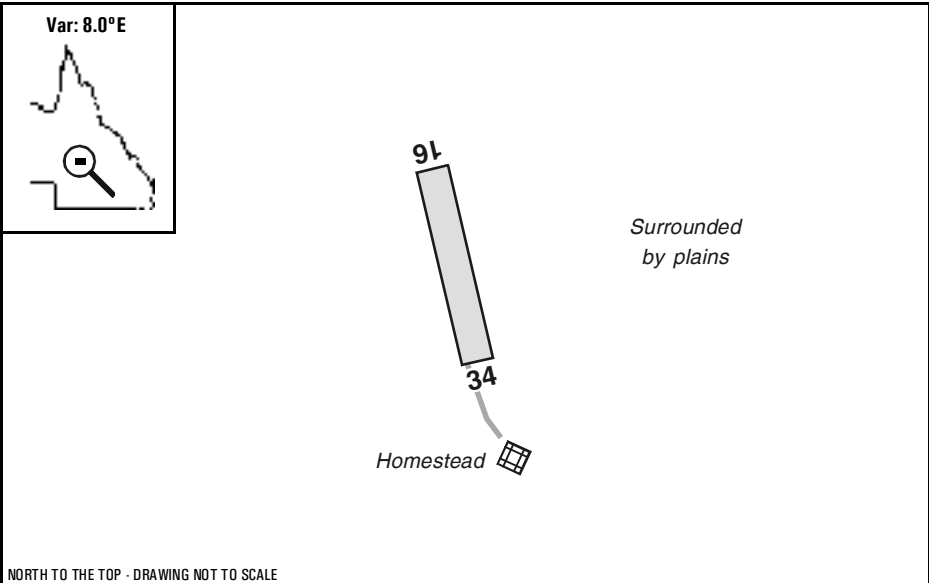

EMERGENCY USE ONLY

Wellshot Station, QLD

NORTH TO THE TOP - DRAWING NOT TO SCALE

Elevation:	825 Feet AMSL	Time Zone:	UTC + 10
GPS Position:	23° 53.013' South 144° 26.719' East	Area Forecast:	41
WAC Chart:	Clermont (3234)		
Owner/Operator:	Mirtna Station (07) 47876484, mirtna@bigpond.com		
Strip Directions:	16-34		
Strip Lengths:	600 M		
Strip Surface:	Unsealed		
Windsock:	Windmills only		
Strip Markers:	Nil		
Lighting:	Nil		
Fuel:	Nil		
Special Procedures And Remarks:	A basic airstrip, for emergency use only.		