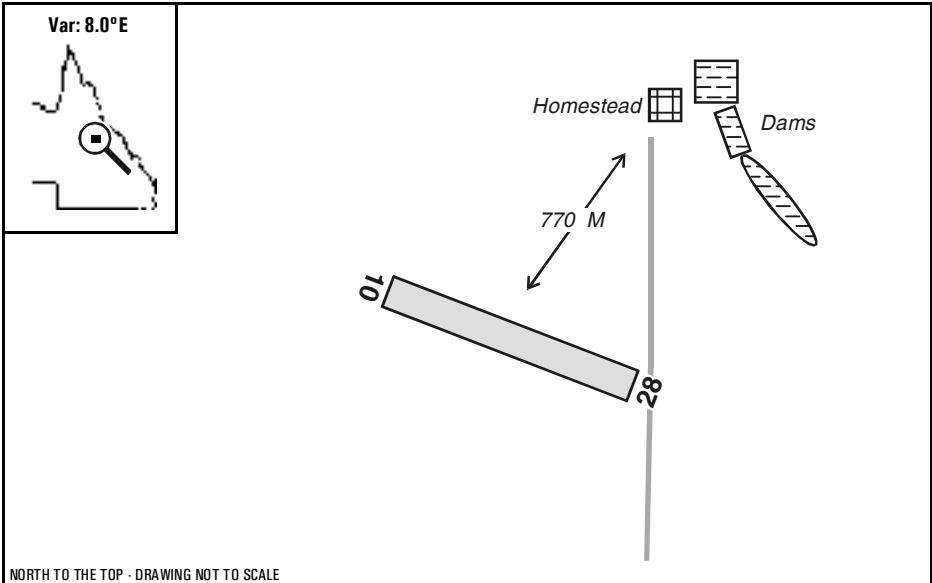

Mirtna Station, QLD

NORTH TO THE TOP - DRAWING NOT TO SCALE

Elevation:	775 Feet AMSL	Time Zone:	UTC + 10
GPS Position:	21° 17.585' South 146° 12.969' East	Area Forecast:	44/43
WAC Chart:	Clermont (3234)		
Owner/Operator:	Mirtna Station (07) 47876484, mirtna@bigpond.com		
Strip Directions:	10-28		
Strip Lengths:	800 M		
Strip Surface:	Unsealed - graded soil		
Windsock:	Windmills only		
Strip Markers:	Nil		
Lighting:	Nil		
Fuel:	Nil		
Special Procedures And Remarks:	Permission required prior to use.