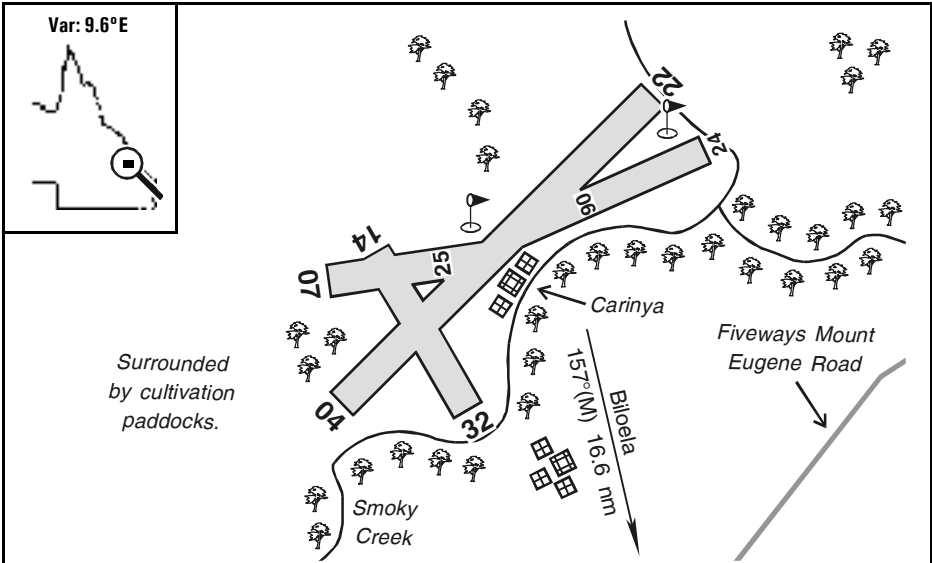

Smoky Creek (Carinya), QLD

Surrounded
by cultivation
paddocks.

NORTH TO THE TOP - DRAWING NOT TO SCALE

Elevation:	525 Feet AMSL	Time Zone:	UTC + 10
GPS Position:	24° 07.642' South 150° 26.732' East	Area Forecast:	40
WAC Chart:	Brisbane (3340)	ALA Code:	YSMK
Owner/Operator:	Kevin Wilson (07) 49965241		
Strip Directions:	04-22	06-24	07-25 14-32
Strip Lengths:	1600 M	650 M	500 M 500 M
Strip Surface:	Unsealed - grass over dirt		
Windsock:	Yes - two		
Strip Markers:	White markers on runway 04-22		
Lighting:	Nil		
Fuel:	Nil		
Special Procedures And Remarks:	Beware hang gliders and ultralights. Airstrips are not all weather, runway 04-22 is preferred after rain. Three local aircraft operate from this airstrip. Check condition prior to use, visitors welcome.		

© Copyright FlightAce® 13 Jan 2010. ALL RIGHTS RESERVED.

Smoky Creek (Carinya), QLD