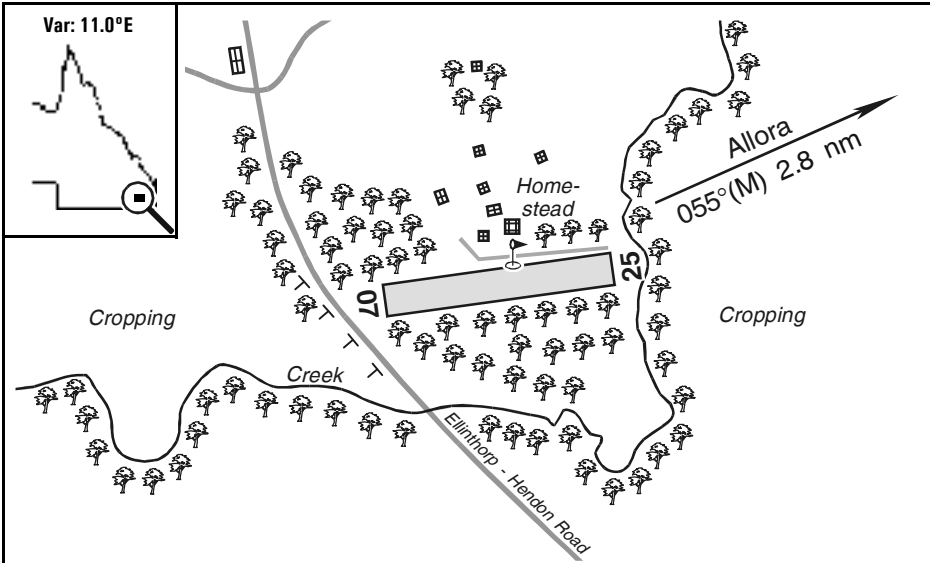

Talgai, QLD

NORTH TO THE TOP - DRAWING NOT TO SCALE

Elevation:	1530 Feet AMSL	Time Zone:	UTC + 10
GPS Position:	28° 03.295' South 151° 55.861' East	Area Forecast:	40
WAC Chart:	Armidale (3357)	ALA Code:	YTLI
Owner/Operator:	Talgai Homestead (07) 46663780, meadowgreenmax@hotmail.com		
Strip Directions:	07-25		
Strip Lengths:	650 M usable		
Strip Surface:	Unsealed - grass		
Windsock:	Yes		
Strip Markers:	White markers		
Lighting:	Nil		
Fuel:	Nil		
Special Procedures And Remarks:	Beware trees, power lines. Local Bonanza operates from the field. Farmstay accommodation available. Latest information: Max 0409 624143 (mobile). Permission required prior to use.