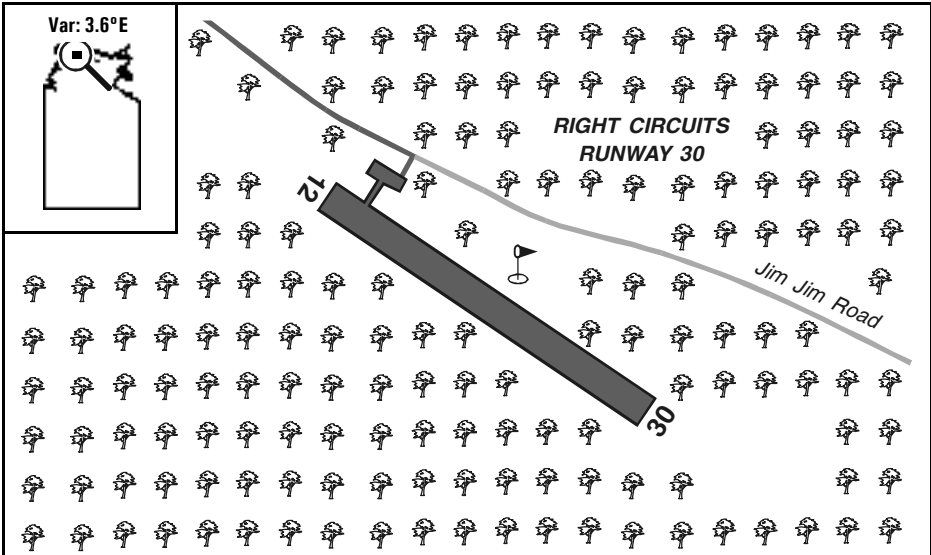

Mount Bunday, NT

NORTH TO THE TOP - DRAWING NOT TO SCALE

Elevation:	190 Feet AMSL	Time Zone:	UTC + 9.5
GPS Position:	12° 53.396' South 131° 54.415' East	Area Forecast:	80
WAC Chart:	Darwin (3109)	ALA Code:	YMDY
Owner/Operator:	Range Control HQ, Robertson Barracks (08) 89859600		
Strip Directions:	12-30		
Strip Lengths:	1210 M		
Strip Surface:	Sealed - bitumen		
Windsock:	Yes		
Strip Markers:	Yes - white markers		
Lighting:	Nil		
Fuel:	Nil		
Special Procedures And Remarks:	CTAF 126.7. Brisbane Centre 124.1. Mount Bunday military training area located is located inside restricted area R22A, H24. Beware lit tower and water tanks. Right hand circuits runway 30. Prefer takeoff runway 30, land runway 12. Prior permission required from the Range Control to enter the restricted area and use the airstrip.