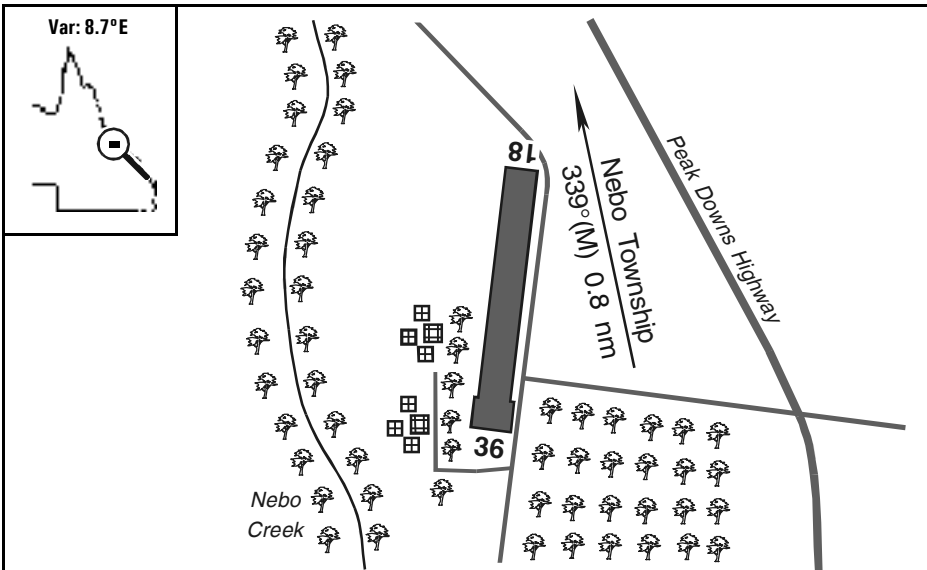

Nebo, QLD

NORTH TO THE TOP - DRAWING NOT TO SCALE

Elevation:	650 Feet AMSL	Time Zone:	UTC + 10
GPS Position:	21° 42.163' South 148° 41.659' East	Area Forecast:	44
WAC Charts:	Clermont (3234), Rockhampton (3235)		
Owner/Operator:	Nebo Regional Council (07) 49505133, ceo@nebo.qld.gov.au		
Strip Directions:	18-36		
Strip Lengths:	720 M		
Strip Surface:	Sealed - bitumen		
Windsock:	Yes		
Strip Markers:	Yes		
Lighting:	Nil		
Fuel:	Nil		
Special Procedures And Remarks:	Beware power lines. Park at the northern end.