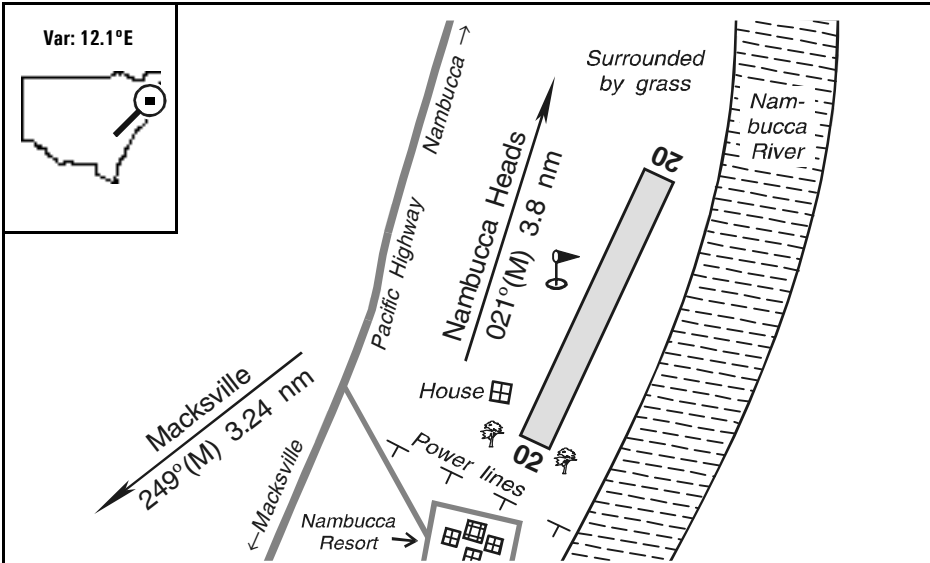

Nambucca, NSW

NORTH TO THE TOP - DRAWING NOT TO SCALE

Elevation:	10 Feet AMSL	Time Zone:	UTC + 10
GPS Position:	30° 40.438' South 152° 59.009' East	Area Forecast:	20
WAC Chart:	Armidale (3357)	ALA Code:	YNAA
Owner/Operator:	Luke or Tony Smith (02) 65682888, adrienne@midcoasttrucks.com.au		
Strip Directions:	02-20		
Strip Lengths:	900 M		
Strip Surface:	Unsealed		
Windsock:	Yes		
Strip Markers:	Yes - white cones		
Lighting:	Nil		
Fuel:	Nil		
Special Procedures And Remarks:	Beware power lines. Park at the southern end of the airstrip. Latest information: Luke or Tony Smith 0429 982888 (mobile), Adrienne Smith 0418 657513 (mobile). Permission required prior to use.