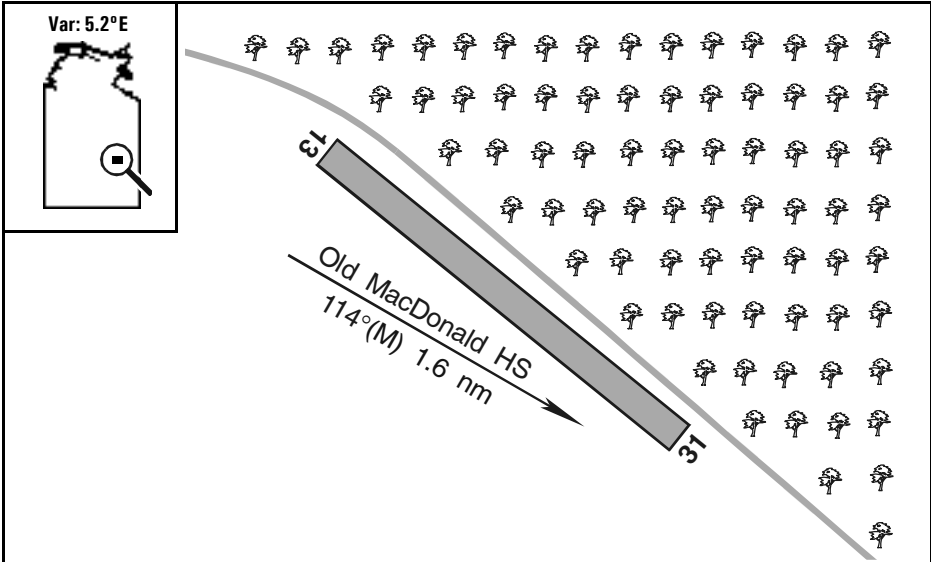

Old MacDonald Downs, NT

NORTH TO THE TOP - DRAWING NOT TO SCALE

Elevation:	1495 Feet AMSL	Time Zone:	UTC + 9.5
GPS Position:	22° 26.857' South 135° 12.167' East	Area Forecast:	85/84
WAC Chart:	Alice Springs (3232)	ALA Code:	YMDS
Owner/Operator:	Delmore Downs (08) 89569858, cattleterritory@hotmail.com		
Strip Directions:	13-31		
Strip Lengths:	1300 M		
Strip Surface:	Unsealed - gravel		
Windsock:	Nil		
Strip Markers:	Nil		
Lighting:	Nil		
Fuel:	Nil		
Special Procedures And Remarks:	Latest information: Donald Holt 0417 802635 (mobile). Permission required prior to use.