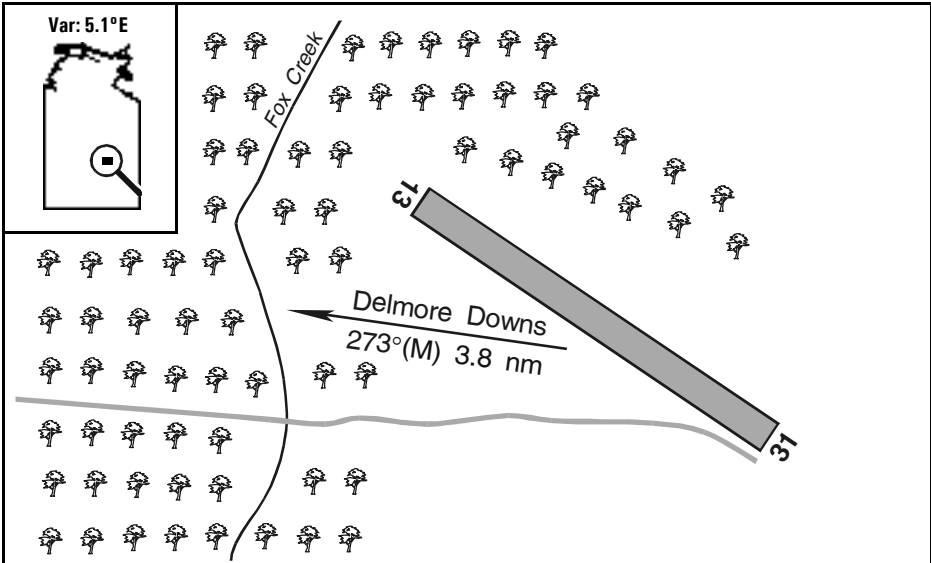

Delmore Downs (YDLD), NT

NORTH TO THE TOP - DRAWING NOT TO SCALE

Elevation:	1645 Feet AMSL	Time Zone:	UTC + 9.5
GPS Position:	22° 27.632' South 134° 53.213' East	Area Forecast:	85/84
WAC Chart:	Alice Springs (3232)	ALA Code:	YDLD
Owner/Operator:	Delmore Downs (08) 89569858, cattleterritory@hotmail.com		
Strip Directions:	13-31		
Strip Lengths:	1300 M		
Strip Surface:	Unsealed - gravel		
Windsock:	Yes		
Strip Markers:	White markers		
Lighting:	Nil		
Fuel:	Yes		
Special Procedures And Remarks:	This airstrip meets RFDS standards. Latest information: Donald Holt 0417 802635 (mobile). Permission required prior to use. There is another airstrip at the homestead which can be used in dry weather.