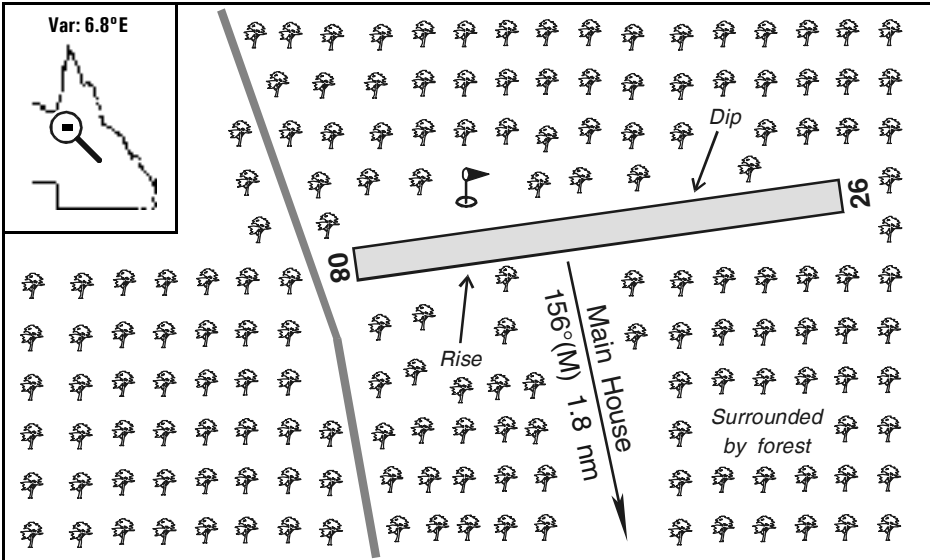

Saxby Downs (RFDS), QLD

NORTH TO THE TOP - DRAWING NOT TO SCALE

Elevation:	620 Feet AMSL	Time Zone:	UTC + 10
GPS Position:	20° 00.561' South 142° 29.070' East	Area Forecast:	43
WAC Chart:	Cloncurry (3233)	ALA Code:	YSXB
Owner/Operator:	Saxby Downs Station (07) 47418755		
Strip Directions:	08-26		
Strip Lengths:	1200 M		
Strip Surface:	Unsealed - red with some black soil		
Windsock:	Yes		
Strip Markers:	White tyres and drums		
Lighting:	Nil		
Fuel:	Nil		
Special Procedures And Remarks:	The surface has some black soil - caution after rain. Beware kangaroos, emus, cattle and other animals. The airstrip rises at the western end, dips at the eastern end. Latest information: Rex McClymont (07) 47418755 (house), (07) 47418766 (kitchen), (07) 47418744 (head stockman). Permission required prior to use, except in an emergency. Please note: there is a new (2009) airstrip at the homestead, see Saxby Downs (Homestead).