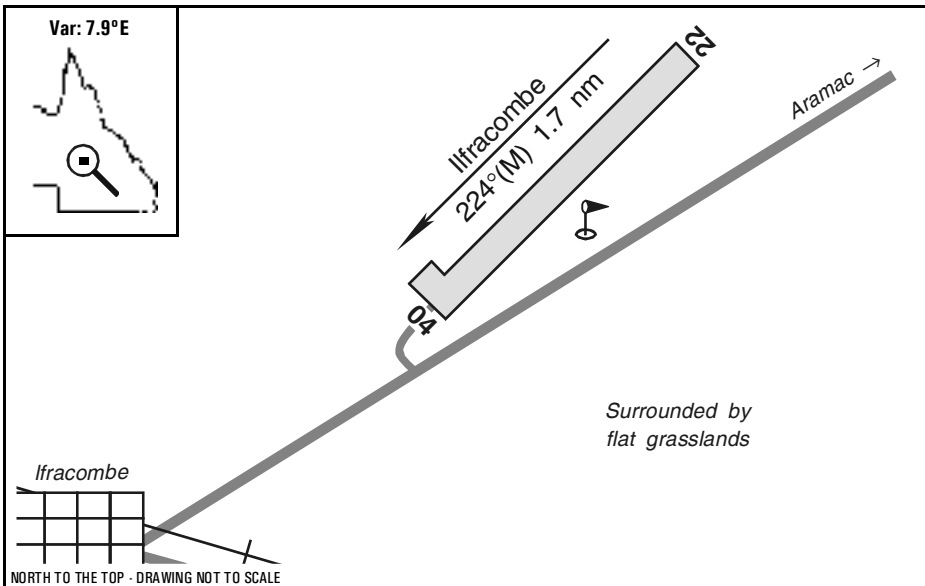

Ilfracombe, QLD

Elevation:	720 Feet AMSL	Time Zone:	UTC + 10
GPS Position:	23° 28.304' South 144° 32.042' East	Area Forecast:	43/41
WAC Chart:	Clermont (3234)	ALA Code:	YILF
Owner/Operator:	Longreach Regional Council (07) 46582233, assist@longreach.qld.gov.au		
Strip Directions:	04-22		
Strip Lengths:	1100 M		
Strip Surface:	Unsealed - beige		
Windsock:	Yes		
Strip Markers:	White cone markers		
Lighting:	Nil		
Fuel:	Nil		
Special Procedures And Remarks:	Caution: do not confuse this airstrip with the one at the south eastern side of the town. Beware water tower and mast near the town. Airstrip slopes up from both ends to the middle. Permission required prior to use.