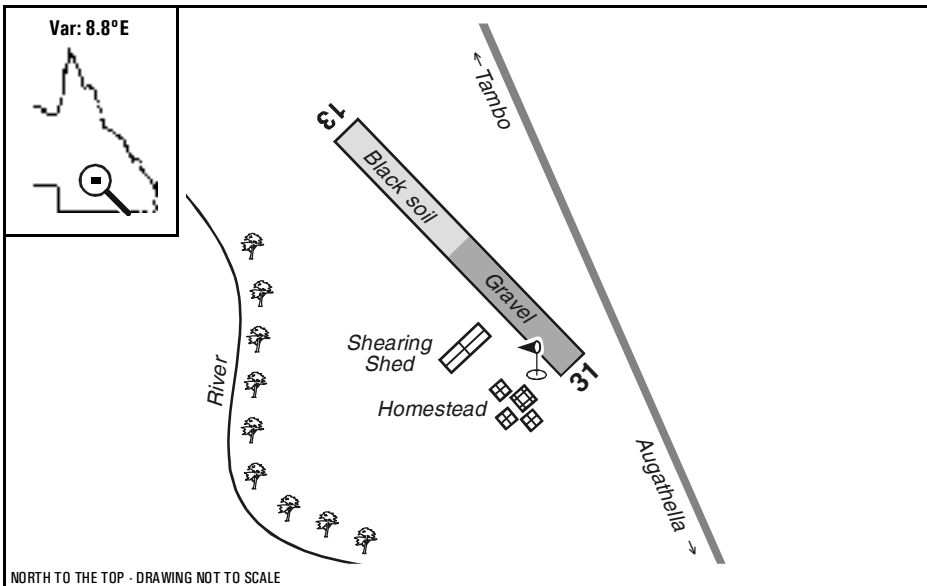

Oakwood Station, QLD

NORTH TO THE TOP - DRAWING NOT TO SCALE

Elevation:	1100 Feet AMSL	Time Zone:	UTC + 10
GPS Position:	25° 40.456' South 146° 08.188' East	Area Forecast:	41
WAC Chart:	Charleville (3341)		
Owner/Operator:	Oakwood Station (07) 46549140, hjbryant@bigpond.com		
Strip Directions:	13-31		
Strip Lengths:	1000 M		
Strip Surface:	Unsealed - half gravel, half black soil		
Windsock:	Yes		
Strip Markers:	Nil		
Lighting:	Nil		
Fuel:	Nil		
Special Procedures And Remarks:	RFDS standard airstrip. Permission required prior to use.