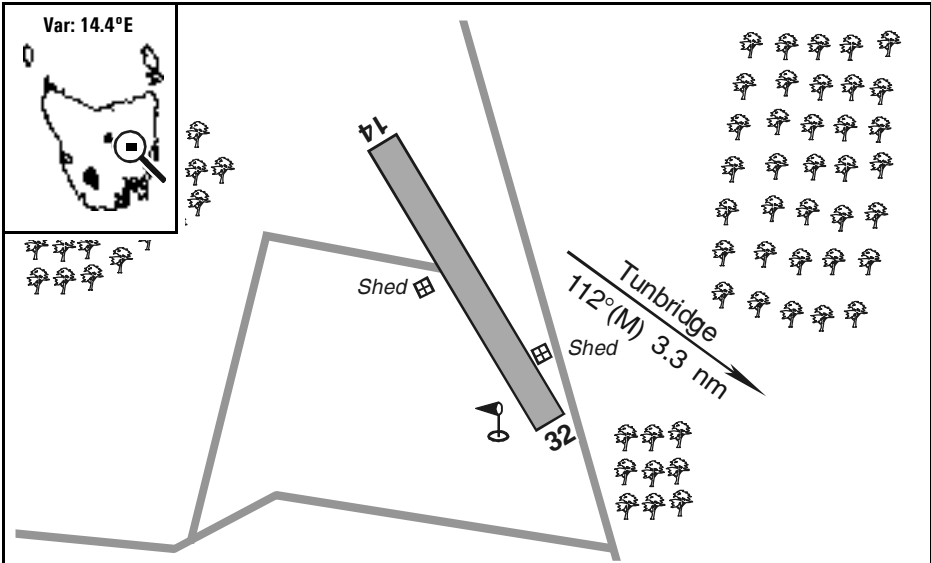

Tunbridge, TAS

NORTH TO THE TOP - DRAWING NOT TO SCALE

Elevation:	740 Feet AMSL	Time Zone:	UTC + 10
GPS Position:	42° 06.825' South 147° 21.901' East	Area Forecast:	70
WAC Chart:	Tasmania (3556)	ALA Code:	YTUN
Owner/Operator:	Robert and Bridgette Campbell (03) 62552024, 0407 931703 (mobile)		
Strip Directions:	14-32		
Strip Lengths:	1020 M		
Strip Surface:	Gravel		
Windsock:	Yes		
Strip Markers:	Nil		
Lighting:	Nil		
Fuel:	Nil		
Special Procedures And Remarks:	Beware sheep. Beware gliders. Beware parachuting operations. Latest information: Rob Campbell 0428122650 (mobile), Richard Gardner (03) 62552174. Permission required prior to use.