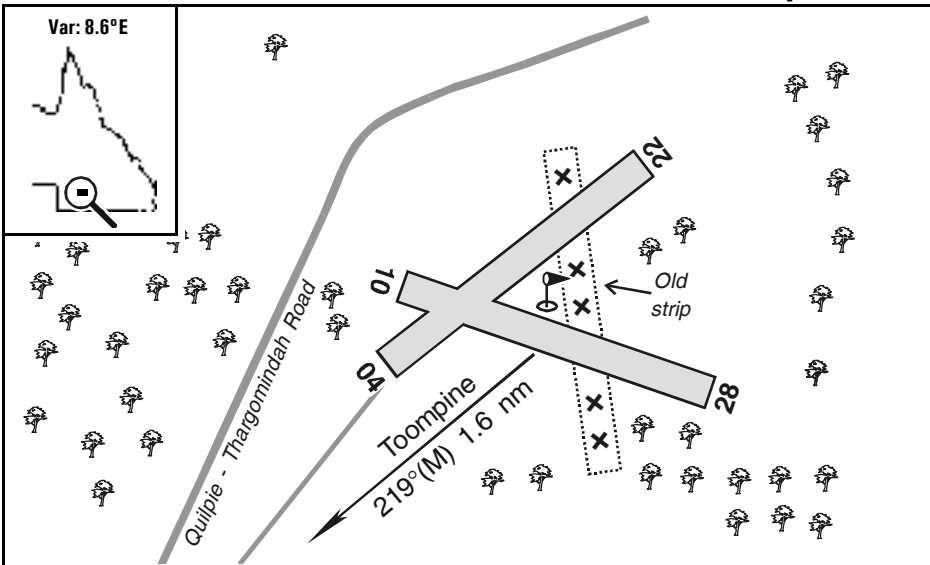

Toompine, QLD

NORTH TO THE TOP - DRAWING NOT TO SCALE

Elevation:	595 Feet AMSL	Time Zone:	UTC + 10
GPS Position:	27° 12.492' South 144° 23.298' East	Area Forecast:	41
WAC Chart:	Charleville (3341)		
Owner/Operator:	Quilpie Shire (07) 46561133, jonsey_4@hotmail.com		
Strip Directions:	04-22	10-28	
Strip Lengths:	900 M	1000 M	
Strip Surface:	Unsealed - red		
Windsock:	Yes		
Strip Markers:	White markers		
Lighting:	Nil		
Fuel:	Nil		
Special Procedures And Remarks:	Caution: runway 13-31 is no longer in use. Accommodation available at the hotel. Circle the hotel for a pick up. Latest information: Toompine Hotel (07) 46564863. Permission required prior to use.