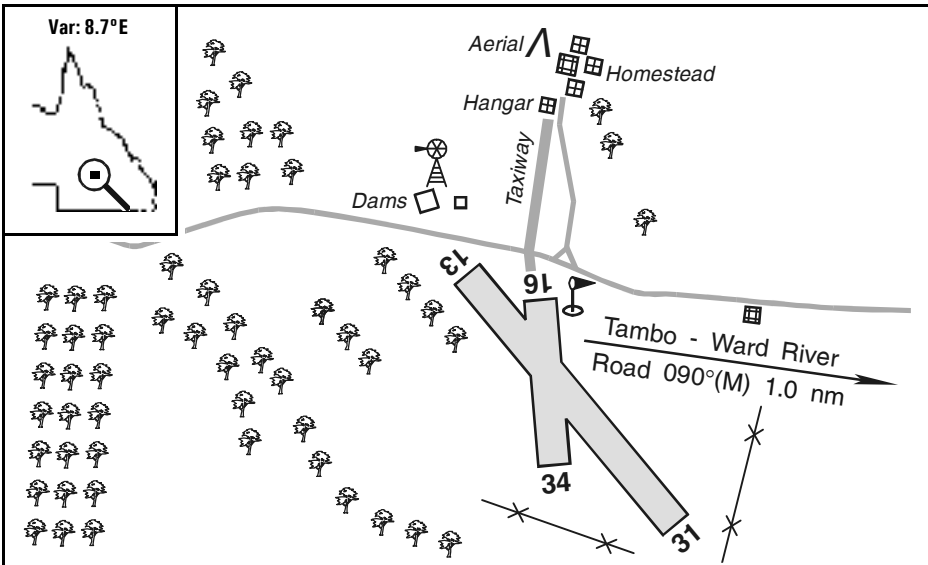

Tarrina Station, QLD

NORTH TO THE TOP - DRAWING NOT TO SCALE

Elevation:	1235 Feet AMSL	Time Zone:	UTC + 10
GPS Position:	25° 12.600' South 146° 06.707' East	Area Forecast:	41
WAC Chart:	Charleville (3341)		
Owner/Operator:	Tarrina Station (07) 46549346, warrego@parliament.qld.gov.au		
Strip Directions:	13-31	16-34	
Strip Lengths:	1000 M	500 M	
Strip Surface:	Black soil	Sandstone	
Windsock:	Yes		
Strip Markers:	Tyres - white paint has faded		
Lighting:	Nil		
Fuel:	Nil		
Special Procedures And Remarks:	Beware power line, radio tower, trees. Name on shed roof. UHF channel 2. Latest information: 0428 549346 (mobile). Permission required prior to use.