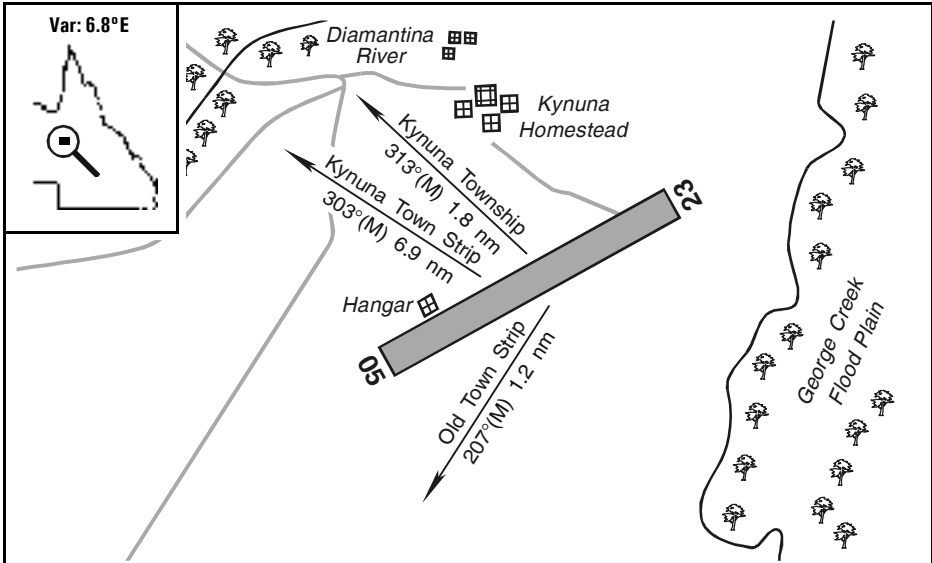

**EMERGENCY USE ONLY**

**Kynuna Station, QLD**

NORTH TO THE TOP - DRAWING NOT TO SCALE

<b>Elevation:</b>	670 Feet AMSL	<b>Time Zone:</b>	UTC + 10
<b>GPS Position:</b>	21° 35.934' South 141° 56.559' East	<b>Area Forecast:</b>	43
<b>WAC Chart:</b>	Cloncurry (3233)	<b>ALA Code:</b>	YKYN
<b>Owner/Operator:</b>	Kynuna Station (07) 47468631, kynuna@napco.com.au		
<b>Strip Directions:</b>	05-23		
<b>Strip Lengths:</b>	700 M		
<b>Strip Surface:</b>	Unsealed - gravel		
<b>Windsock:</b>	Nil		
<b>Strip Markers:</b>	Nil		
<b>Lighting:</b>	Nil		
<b>Fuel:</b>	Nil		
<b>Special Procedures And Remarks:</b>	This strip is not regularly maintained and should be considered for emergency use only. The owners have advised that this airstrip is often confused with the Kynuna Town Strip on Glenagra Station. The Old Town Strip (no longer used) is located 207° (M) 1.2 nm from this airstrip is no longer used.		