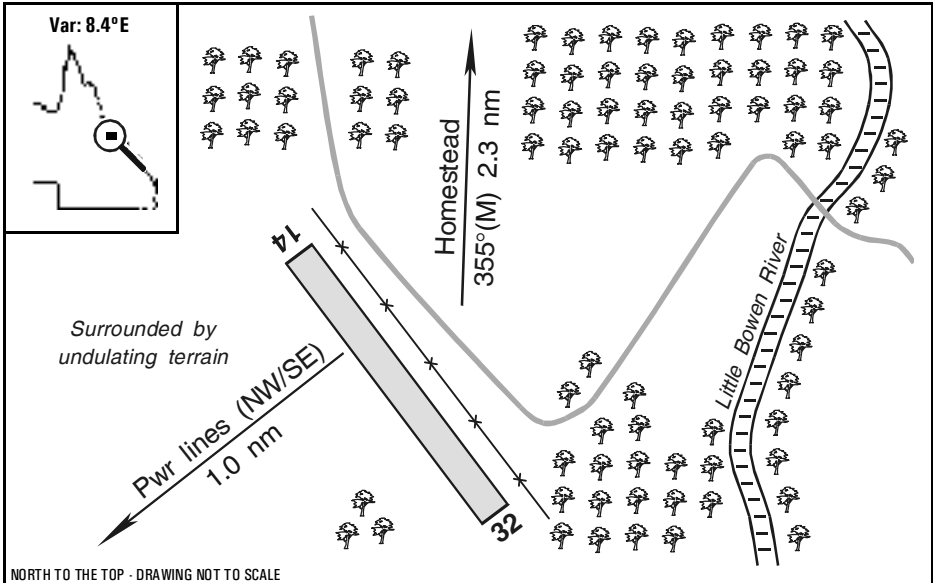

**EMERGENCY USE ONLY**

**Exmoor Station, QLD**

NORTH TO THE TOP - DRAWING NOT TO SCALE

<b>Elevation:</b>	680 Feet AMSL	<b>Time Zone:</b>	UTC + 10
<b>GPS Position:</b>	20° 59.258' South 148° 07.413' East	<b>Area Forecast:</b>	44
<b>WAC Charts:</b>	Clermont (3234), Rockhampton (3235)		
<b>Owner/Operator:</b>	Exmoor Station (07) 49568651		
<b>Strip Directions:</b>	14-32		
<b>Strip Lengths:</b>	1000 M		
<b>Strip Surface:</b>	Unsealed - grass		
<b>Windsock:</b>	Nil		
<b>Strip Markers:</b>	White tyres		
<b>Lighting:</b>	Nil		
<b>Fuel:</b>	Nil		
<b>Special Procedures And Remarks:</b>	An undulating airstrip. Latest information: Errol Comerford (07) 49568651, 0427 568646 (mobile). The airstrip is not used any more and requires maintenance, consider for dire emergency use only.		