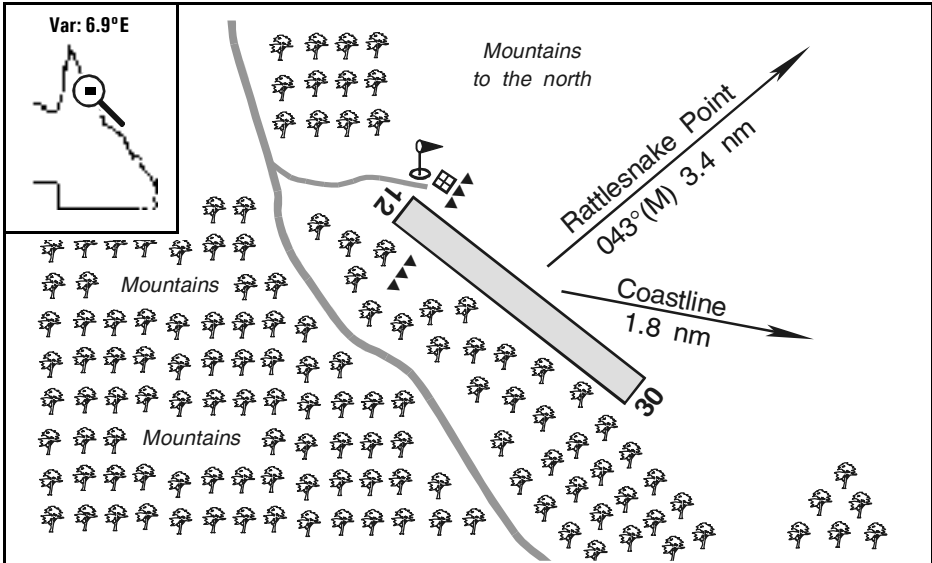

**EMERGENCY USE ONLY**

**Bloomfield Lodge, QLD**

NORTH TO THE TOP - DRAWING NOT TO SCALE

<b>Elevation:</b>	10 Feet AMSL	<b>Time Zone:</b>	UTC + 10
<b>GPS Position:</b>	15° 52.437' South 145° 19.788' East	<b>Area Forecast:</b>	45
<b>WAC Chart:</b>	Cooktown (3112)	<b>ALA Code:</b>	YBMD
<b>Owner/Operator:</b>	Mount Louis Pastoral Company (07) 40608161, dwsrlusk@bigpond.com		
<b>Strip Directions:</b>	12-30		
<b>Strip Lengths:</b>	1000 M		
<b>Strip Surface:</b>	Unsealed - grass and dirt		
<b>Windsock:</b>	Yes		
<b>Strip Markers:</b>	Yes		
<b>Lighting:</b>	Nil		
<b>Fuel:</b>	Nil		
<b>Special Procedures And Remarks:</b>	This airstrip is owned by the Mount Louis Pastoral Company (07) 40608161, leased to the Bloomfield Lodge (07) 40359166. It is strictly private, permission to use will not be granted, it is only used by Hinterland Aviation (07) 40359323 to operate flights to and from Bloomfield Lodge.		