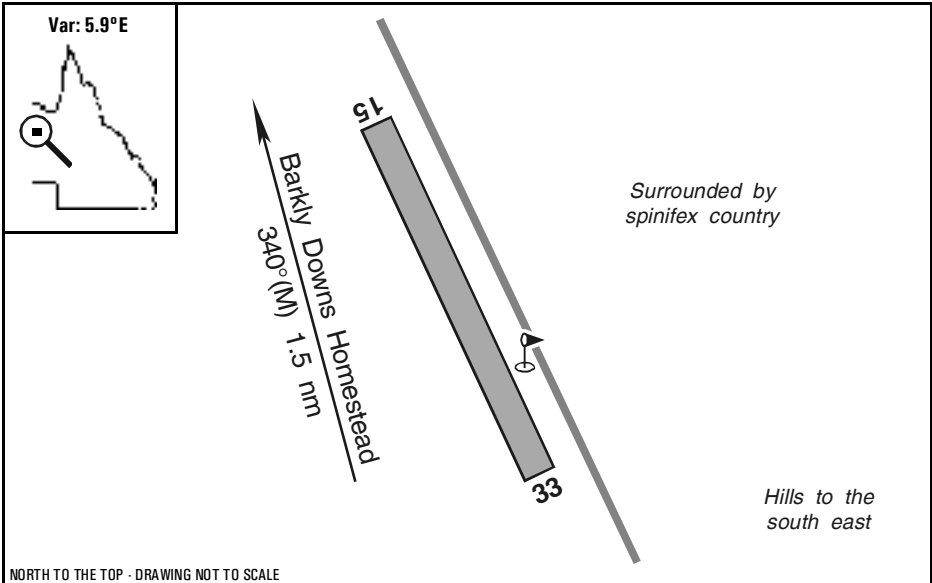

Barkly Downs Station (RFDS), QLD

NORTH TO THE TOP - DRAWING NOT TO SCALE

Elevation:	810 Feet AMSL	Time Zone:	UTC + 10
GPS Position:	20° 29.739' South 138° 28.472' East	Area Forecast:	43
WAC Chart:	Cloncurry (3233)	ALA Code:	YBAW
Owner/Operator:	Barkly Downs Station (07) 47484944, barkly10@bigpond.com		
Strip Directions:	15-33		
Strip Lengths:	1200 M		
Strip Surface:	Unsealed - red gravel		
Windsock:	Yes		
Strip Markers:	White tyres		
Lighting:	Kerosene flares		
Fuel:	Nil - emergency only		
Special Procedures And Remarks:	Beware hills. Latest information: the manager. Permission required prior to use. There is another airstrip adjacent to the homestead, see Barkly Downs Station (HS).