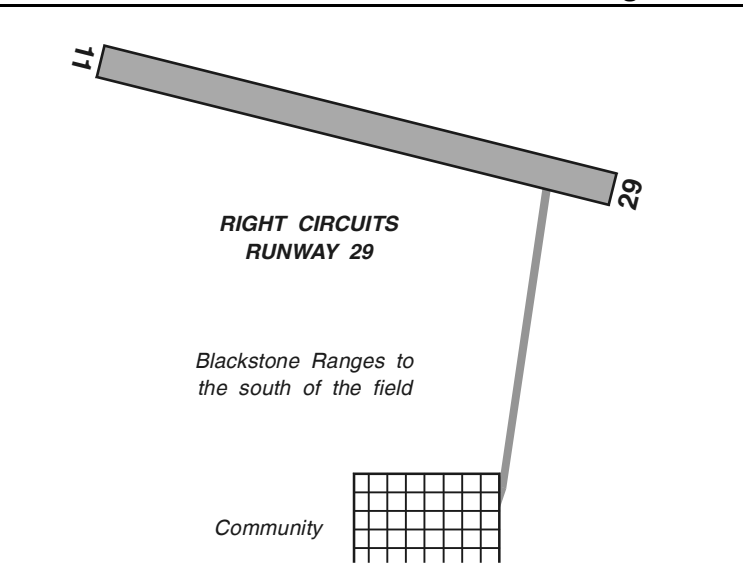

Blackstone Ranges, WA

NORTH TO THE TOP - DRAWING NOT TO SCALE

Elevation:	1800 Feet AMSL	Time Zone:	UTC + 8
GPS Position:	25° 59.005' South 128° 16.836' East	Area Forecast:	64
WAC Chart:	Petermann Ranges (3344)	ALA Code:	YBSR
Owner/Operator:	Papulankutja (08) 89567717, blackstonecommunity@bigpond.com.au		
Strip Directions:	11-29		
Strip Lengths:	1630 M		
Strip Surface:	Unsealed - gravel		
Windsock:	Yes		
Strip Markers:	Yes		
Lighting:	Yes - electric		
Fuel:	Nil		
Special Procedures And Remarks:	Beware ranges to the south. Right circuits runway 29 due terrain. Permission required prior to use.