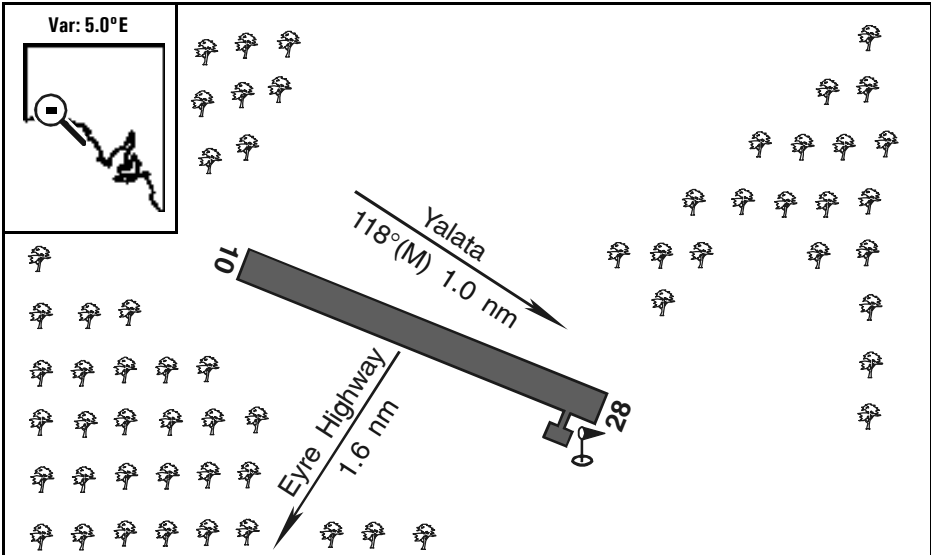

Yalata, SA

NORTH TO THE TOP - DRAWING NOT TO SCALE

Elevation:	221 Feet AMSL	Time Zone:	UTC + 9.5
Position:	31° 28' South 131° 49' East	Area Forecast:	53
WAC Chart:	Nullarbor Plain (3353)	ALA Code:	YYTA
Owner/Operator:	Yalata Community Office (08) 86256040		
Strip Directions:	10-28		
Strip Lengths:	1200 M		
Strip Surface:	Sealed - bitumen		
Windsock:	Yes		
Strip Markers:	White markers		
Lighting:	Nil		
Fuel:	Nil		
Special Procedures And Remarks:	Information also: Yalata Store (08) 86256989. Permission required prior to use.