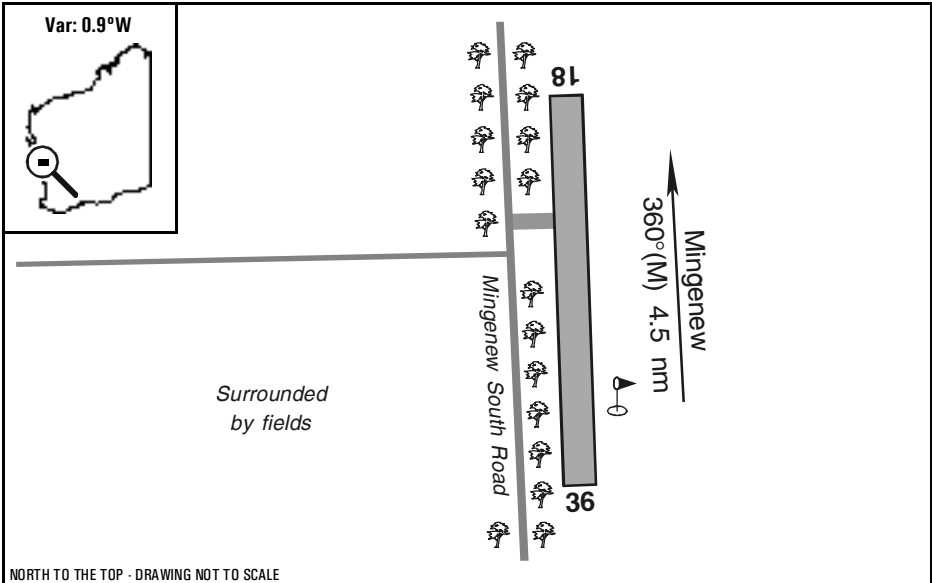

Mingenew, WA

NORTH TO THE TOP - DRAWING NOT TO SCALE

Elevation:	1000 Feet AMSL	Time Zone:	UTC + 8
GPS Position:	29° 16.194' South 115° 26.591' East	Area Forecast:	60
WAC Chart:	Perth (3351)	ALA Code:	YMEW
Owner/Operator:	Mingenew Shire (08) 99281102, ceo@mingenev.wa.gov.au		
Strip Directions:	18-36		
Strip Lengths:	1200 M		
Strip Surface:	Unsealed - gravel		
Windsock:	Yes		
Strip Markers:	Nil		
Lighting:	Nil		
Fuel:	Nil		
Special Procedures And Remarks:	Latest information: Mingenev Shire (08) 99281102 (bus), (08) 99281209 (a/h), 0429 111354 (mobile). Permission required prior to use.