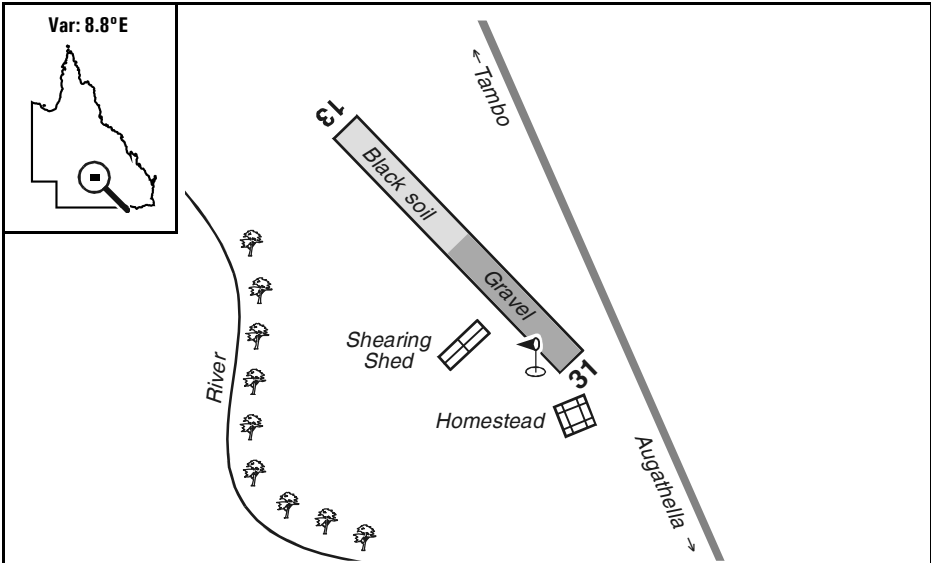

Oakwood Station, QLD

NORTH TO THE TOP - DRAWING NOT TO SCALE

Elevation:	1100 Feet AMSL	Time Zone:	UTC + 10
GPS Position:	25° 40.456' South 146° 08.235' East	Area Forecast:	41
WAC Chart:	Charleville (3341)		
Owner/Operator:	Oakwood Station (07) 46549140		
Strip Directions:	13-31		
Strip Lengths:	1000 M		
Strip Surface:	Unsealed - half gravel, half black soil		
Windsock:	Yes		
Strip Markers:	Nil		
Lighting:	Nil		
Fuel:	Nil		
Special Procedures And Remarks:	RFDS standard airstrip. Permission required prior to use.