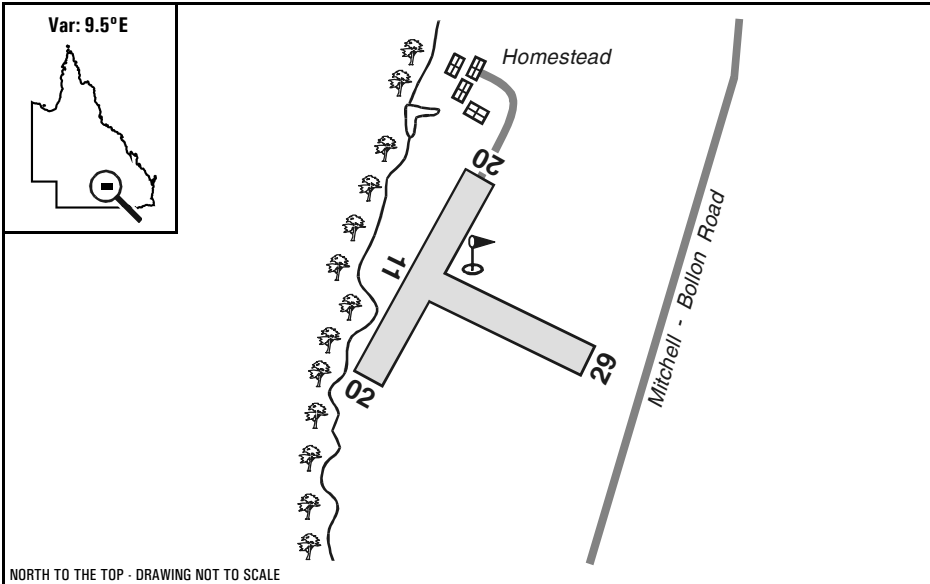

Bonus Downs Station, QLD

NORTH TO THE TOP - DRAWING NOT TO SCALE

Elevation:	1285 Feet AMSL	Time Zone:	UTC + 10
GPS Position:	26° 42.927' South 147° 40.952' East	Area Forecast:	41
WAC Chart:	Charleville (3341)		
Owner/Operator:	Bonus Downs Station (07) 46231573		
Strip Directions:	02-20	11-29	
Strip Lengths:	700 M	550 M	
Strip Surface:	Unsealed - dirt		
Windsock:	Yes		
Strip Markers:	Nil		
Lighting:	Nil		
Fuel:	Nil		
Special Procedures And Remarks:	Graded regularly. Runway 02-20 is the primary runway. Farmstay bed and breakfast available.