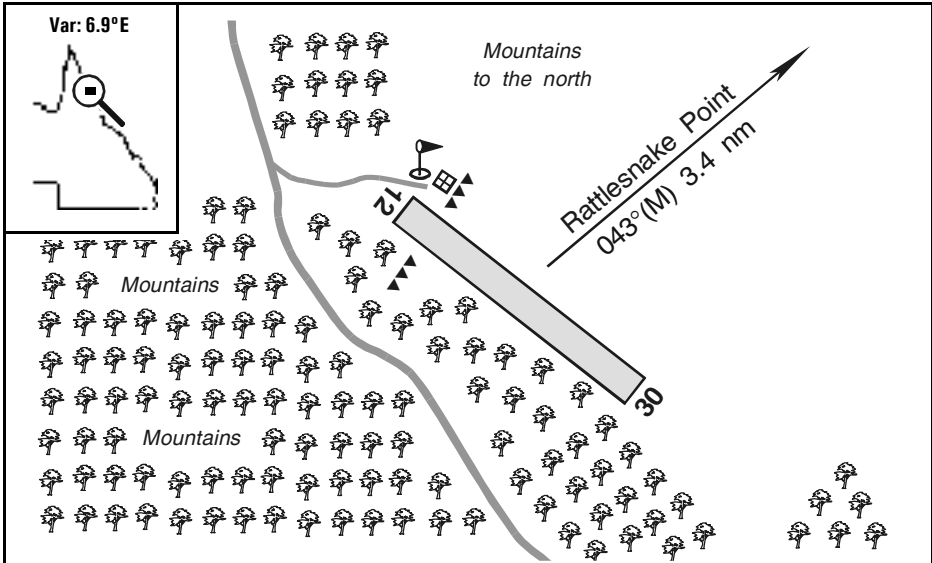

EMERGENCY USE ONLY

Bloomfield Lodge, QLD

NORTH TO THE TOP - DRAWING NOT TO SCALE

Elevation:	10 Feet AMSL	Time Zone:	UTC + 10
GPS Position:	15° 52.437' South 145° 19.788' East	Area Forecast:	45
WAC Chart:	Cooktown (3112)	ALA Code:	YBMD
Owner/Operator:	Mount Louis Pastoral Company (07) 40608161, dwsrlusk@bigpond.com		
Strip Directions:	12-30		
Strip Lengths:	1000 M		
Strip Surface:	Unsealed - grass and dirt		
Windsock:	Yes		
Strip Markers:	Yes		
Lighting:	Nil		
Fuel:	Nil		
Special Procedures And Remarks:	This airstrip is owned by the Mount Louis Pastoral Company (07) 40608161, leased to the Bloomfield Lodge (07) 40359166. It is strictly private, permission to use will not be granted, it is only used by Hinterland Aviation (07) 40359323 to operate flights to and from Bloomfield Lodge.		